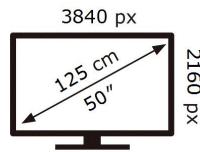

**ENERGY**

SAMSUNG

UE50AU8072U

**92** kWh/1000h

ABCDEF **G**

**123** kWh/1000h

2019/2013